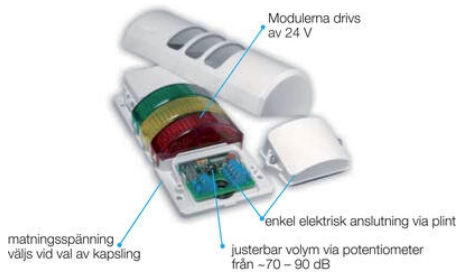

HOUSING COLOUR (1)

grey	01
chrome	02
black	03

NOMINAL VOLTAGE (2)

MODULES (3-8)

Lens colour (5)

orange	1
red	2
clear	3
blue	4
green	5
yellow	7