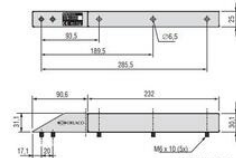

Front Side Molded
Female connector

Electrical connection

Art. No 0301960 Cable 1m UNI

1 = Coax core = Video Signal
2 = Coax Shielding = Video GND
3 = Red = 12V/DC
4 = Black = 0V
Shielding = N.C.

Front Side Molded
Male connector

Dimensions

male 4p connector

Front Side Molded
Female connector

Electrical connection

Art. No 0301960 Cable 1m UNI

1 = Coax core = Video Signal
2 = Coax Shielding = Video GND
3 = Red = 12V/DC
4 = Black = 0V
Shielding = N.C.

Front Side Molded
Male connector

Dimensions

male 4p connector