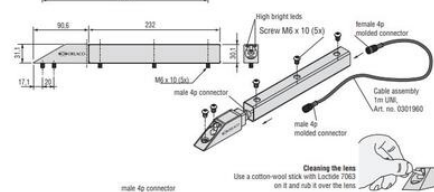

Front Side Molded
Female connector

Electrical connection

Art. No 0301960 Cable 1m UNI

1 = Coax core = Video Signal
2 = Coax Shielding = Video GND
3 = Red = 12V/DC
4 = Black = 0V
Shielding = N.C.

Front Side Molded
Male connector

Dimensions

male 4p connector

Front Side Molded
Female connector

Electrical connection

Art. No 0301960 Cable 1m UNI

1 = Coax core = Video Signal
2 = Coax Shielding = Video GND
3 = Red = 12V/DC
4 = Black = 0V
Shielding = N.C.

Front Side Molded
Male connector

Dimensions

male 4p connector