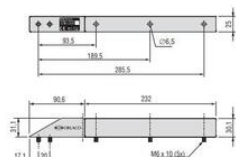

Front Side Molded
Female connector

Electrical connection

Art. No 0301960 Cable 1m UNI

1 = Coax core = Video Signal
2 = Coax Shielding = Video GND
3 = Red = 12V/DC
4 = Black = 0V
Shielding = N.C.

Front Side Molded
Male connector

Dimensions

male 4p connector

Front Side Molded
Female connector

Electrical connection

Art. No 0301960 Cable 1m UNI

1 = Coax core = Video Signal
2 = Coax Shielding = Video GND
3 = Red = 12V/DC
4 = Black = 0V
Shielding = N.C.

Front Side Molded
Male connector

Dimensions

male 4p connector