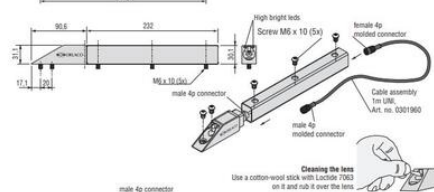

Front Side Molded
Female connector

Electrical connection

Art. No 0301960 Cable 1m UNI

1 = Coax core = Video Signal
2 = Coax Shielding = Video GND
3 = Red = 12V/DC
4 = Black = 0V
Shielding = N.C.

Front Side Molded
Male connector

Dimensions

male 4p connector

Front Side Molded
Female connector

Electrical connection

Art. No 0301960 Cable 1m UNI

1 = Coax core = Video Signal
2 = Coax Shielding = Video GND
3 = Red = 12V/DC
4 = Black = 0V
Shielding = N.C.

Front Side Molded
Male connector

Dimensions

male 4p connector