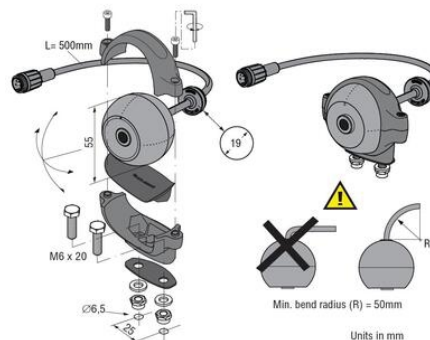

Electrical connections

Front side of molded 4p male connector

- 1 = Coax core = Video signal
- 2 = Coax screen = Video GND
- 3 = Red = 12...24V/DC
- 4 = Black/orange = 0V Shielding To connector housing