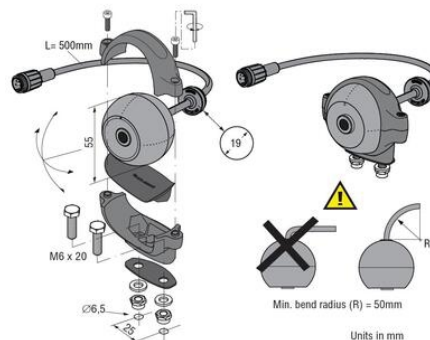

## MŰSZAKI ADATOK

Camera Angle	20
Image Format	PAL
IP-osztály	IP68, IP69K
Max. tápfeszültség, DC	24 V DC
Max. üzemi hőmérséklet	85 °C
Min. tápfeszültség, DC	12 V DC
Min. üzemi hőmérséklet	-40 °C
Vibrációállóság	50 g

#### Electrical connections

##### Front side of molded 4p male connector

- 1 = Coax core = Video signal
- 2 = Coax screen = Video GND
- 3 = Red = 12...24V/DC
- 4 = Black/orange = 0V Shielding To connector housing

##### Front side of molded 4p male connector

- 1 = Coax core = Video signal
- 2 = Coax screen = Video GND
- 3 = Red = 12...24V/DC
- 4 = Black/orange = 0V Shielding To connector housing

Units in mm