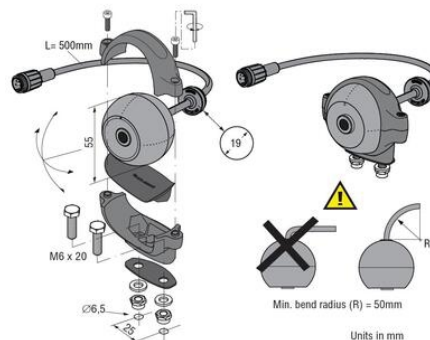

TERMÉKLEÍRÁS

MŰSZAKI ADATOK

Camera Angle	129
Image Format	PAL
IP-osztály	IP68, IP69K
Max. tápfeszültség, DC	24 V DC
Max. üzemi hőmérséklet	85 °C
Min. tápfeszültség, DC	12 V DC
Min. üzemi hőmérséklet	-40 °C
Vibrációállóság	50 g

Electrical connections

Front side of molded 4p male connector

- 1 = Coax core = Video signal
- 2 = Coax screen = Video GND
- 3 = Red = 12...24V/DC
- 4 = Black/orange = 0V
Shielding To connector housing

Electrical connections

Front side of molded 4p male connector

- 1 = Coax core = Video signal
- 2 = Coax screen = Video GND
- 3 = Red = 12...24V/DC
- 4 = Black/orange = 0V
Shielding To connector housing

Units in mm