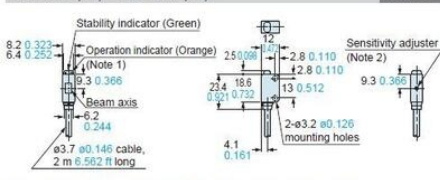

EX-L291(-P) EX-L221(-P) Sensor

EX-L21□

EX-L22□

EX-L211(-P) EX-L212(-P) Sensor

Notes: 1) It is the laser radiation indicator (green) on the emitter.
2) It is incorporated in EX-L211(-P) only.

EX-L211(-P)-J EX-L212(-P)-J Sensor

Notes: 1) It is the laser radiation indicator (green) on the emitter.
2) It is incorporated in EX-L211(-P)-J only.

EX-L291(-P) EX-L221(-P) Sensor