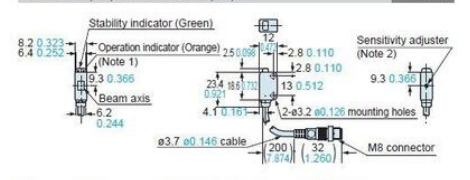

EX-L291(-P) EX-L221(-P) Sensor

EX-L21□

EX-L22□

EX-L211(-P) EX-L212(-P) Sensor

Notes: 1) It is the laser radiation indicator (green) on the emitter.
2) It is incorporated in EX-L211(-P) only.

EX-L211(-P)-J EX-L212(-P)-J Sensor

Notes: 1) It is the laser radiation indicator (green) on the emitter.
2) It is incorporated in EX-L211(-P)-J only.

EX-L291(-P) EX-L221(-P) Sensor