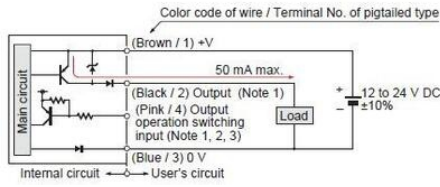

EX-L291(-P) EX-L221(-P) Sensor

EX-L21□

EX-L22□

EX-L211(-P) EX-L212(-P) Sensor

Notes: 1) It is the laser radiation indicator (green) on the emitter.
2) It is incorporated in EX-L211(-P) only.

EX-L211(-P)-J EX-L212(-P)-J Sensor

Notes: 1) It is the laser radiation indicator (green) on the emitter.
2) It is incorporated in EX-L211(-P)-J only.

EX-L291(-P) EX-L221(-P) Sensor