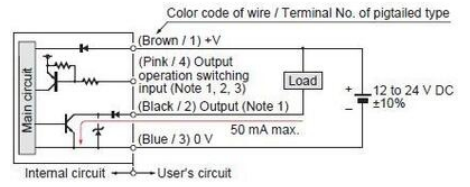

EX-L291(-P) EX-L221(-P) Sensor

EX-L21□

EX-L22□

EX-L211(-P) EX-L212(-P) Sensor

Notes: 1) It is the laser radiation indicator (green) on the emitter.
2) It is incorporated in EX-L211(-P) only.

EX-L211(-P)-J EX-L212(-P)-J Sensor

Notes: 1) It is the laser radiation indicator (green) on the emitter.
2) It is incorporated in EX-L211(-P)-J only.

EX-L291(-P) EX-L221(-P) Sensor