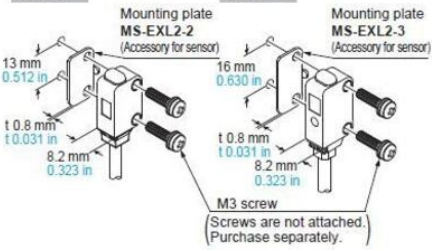

EX-L291(-P) EX-L221(-P) Sensor

EX-L21□

EX-L22□

EX-L211(-P) EX-L212(-P) Sensor

Notes: 1) It is the laser radiation indicator (green) on the emitter.
2) It is incorporated in EX-L211(-P) only.

EX-L211(-P)-J EX-L212(-P)-J Sensor

Notes: 1) It is the laser radiation indicator (green) on the emitter.
2) It is incorporated in EX-L211(-P)-J only.

EX-L291(-P) EX-L221(-P) Sensor