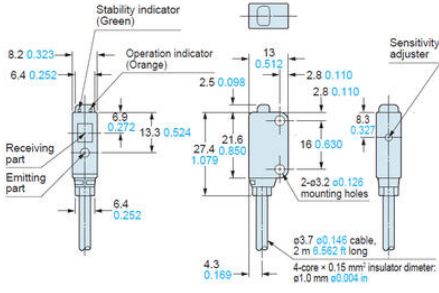

EX-L291(-P) EX-L221(-P) Sensor

EX-L21□

EX-L22□

EX-L211(-P) EX-L212(-P) Sensor

Notes: 1) It is the laser radiation indicator (green) on the emitter.
2) It is incorporated in EX-L211(-P) only.

EX-L211(-P)-J EX-L212(-P)-J Sensor

Notes: 1) It is the laser radiation indicator (green) on the emitter.
2) It is incorporated in EX-L211(-P)-J only.

EX-L291(-P) EX-L221(-P) Sensor